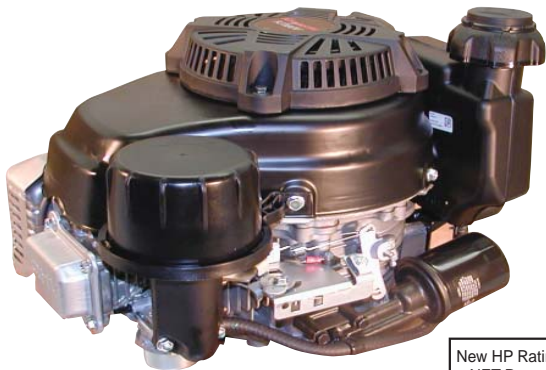

Kawasaki KAI™
MODEL FJ180V-AM27M
190CC - OHV

New HP Rating
NET Power
4.7 HP
@3600 RPM

Old Rating
6 HP