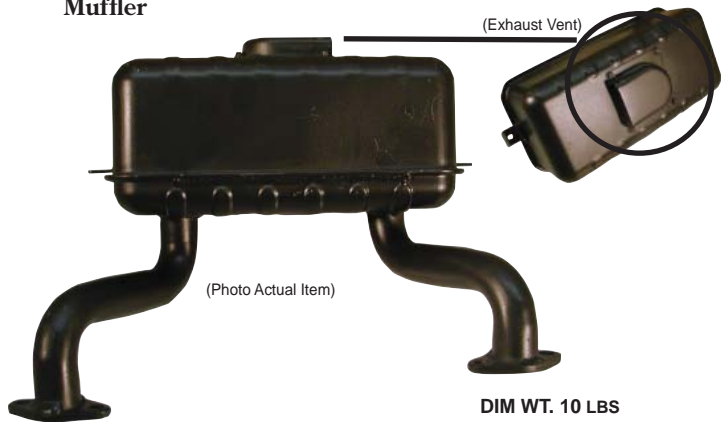

Order 130-0676
Muffler

Fits Kohler: Vertical models -
Pro Grade Confidant™,
Command,
and 7000 Series
725cc size engines.